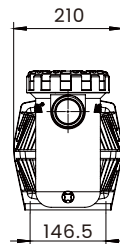

High-temperature resistant flange (optional)

Model	Voltage	Power	H-max	Q-max	Motor Speed
	(v)	(kW)	(m)	(m³/h)	(r/min)
AKS050	220	0.37	8	10	2850
AKS075	220	0.55	9	13	2850
AKS100	220	0.75	11	17	2850
AKS150	220	1.1	12	19	2850
AKS200	220	1.5	13	22	2850