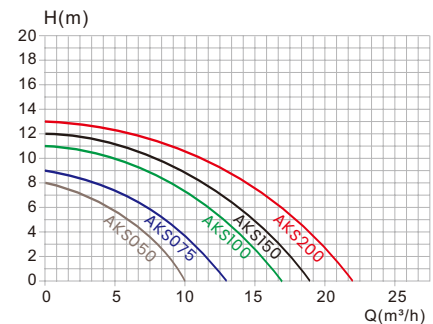

AQUA AKS PROFESSIONAL SWIMMING POOL PUMP

Durable and Reliable, Safe and Secure

Specialized material construction withstands pressure up to 6kg/cm², long-lasting and safety performance.

Easy Maintenance, Effortless Care

Simple design with removable hair Strainer, convenient for cleaning and maintenance to prolong service life.

Quiet Operation, Comfortable Experience

Ultra-silent design with IP55-rated motor, creates a comfortable pool environment.

Quick Installation

Come with two standard DN40 unions for easy and fast connection.

Strong Self-Priming, Uninterrupted Swimming

Unique pump housing design with powerful suction, rapid start-up, ensures efficient and stable water circulation.

Wide Compatibility, Versatile Application

Easy installation, withstands water temperature up to 70°C, suitable for multiple usage scenarios.

Precision Engineering, Long-Term Stability

Specially crafted impeller, 316L mechanical seal, adaptable to various water conditions, ensuring long stable operation.

Model	Voltage	Power	H-max	Q-max	Motor Speed
	(v)	(kW)	(m)	(m³/h)	(r/min)
AKS050	220	0.37	8	10	2850
AKS075	220	0.55	9	13	2850
AKS100	220	0.75	11	17	2850
AKS150	220	1.1	12	19	2850
AKS200	220	1.5	13	22	2850