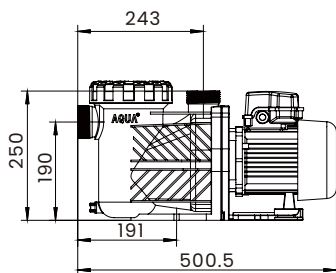

High-temperature resistant flange (optional)

Model	Voltage	Power	H-max	Q-max	Motor Speed
	(v)	(kW)	(m)	(m³/h)	(r/min)
AKS050	220	0.37	8	10	2850
AKS075	220	0.55	9	13	2850
AKS100	220	0.75	11	17	2850
AKS150	220	1.1	12	19	2850
AKS200	220	1.5	13	22	2850