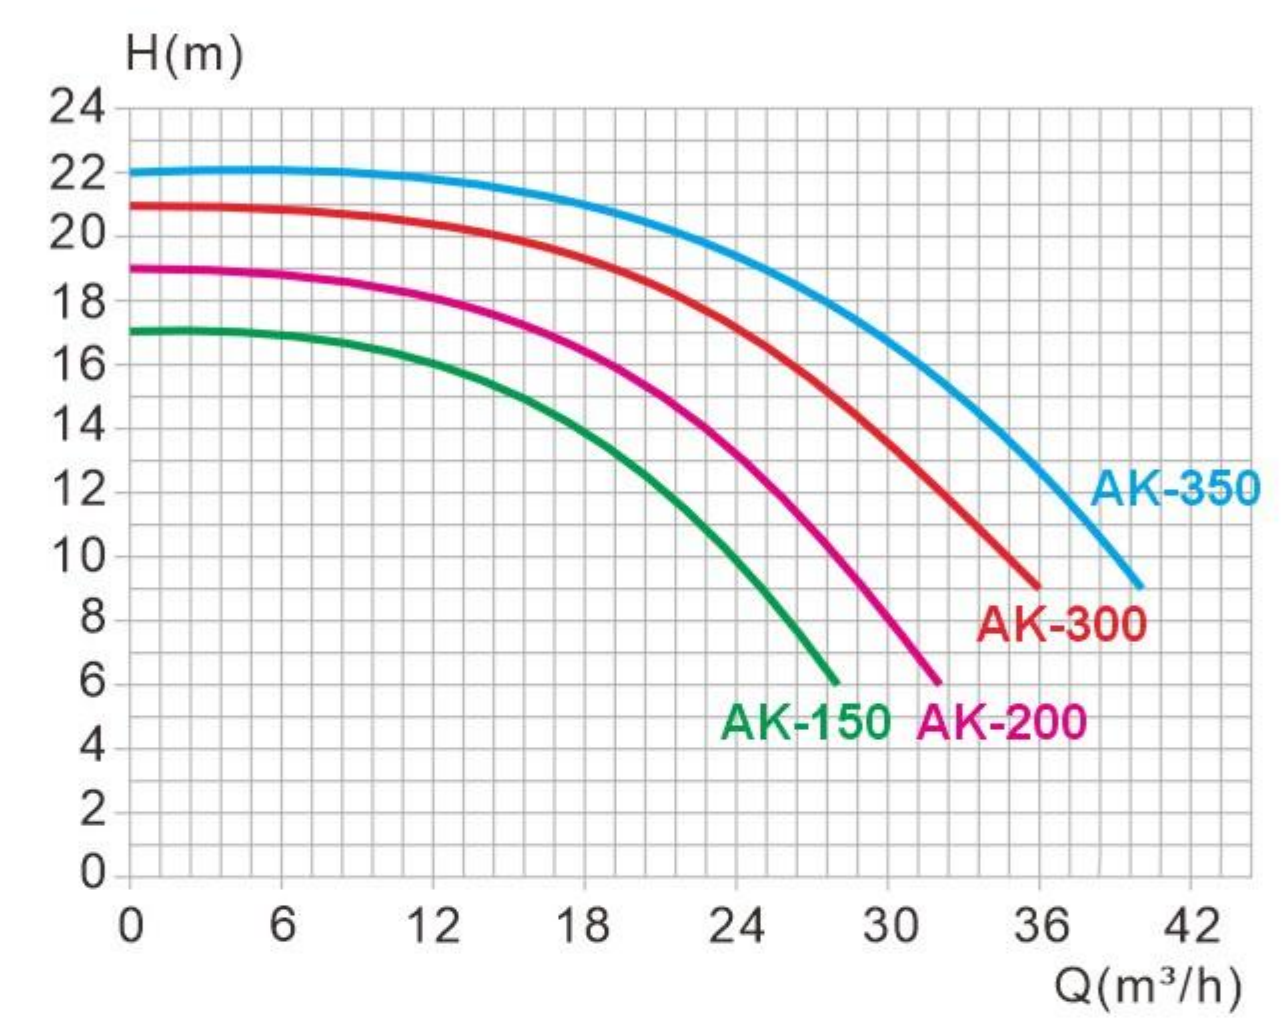

AQUA

AK PROFESSIONAL SWIMMING POOL PUMP

- IP55 waterproof standard.
- Big flow rate.
- Low noise.
- Maximum working pressure up to 6kg/cm².
- 316 stainless steel shaft.
- Graphite/ceramic mechanical seal.

Specification and size:

Model	Voltage	Connection Size	Output Power	Weight	Length	Width	Height
	(V)		(kW)	(kg)	(mm)	(mm)	(mm)
AK-150	220	DN50	1.1	20.8	700	221	378
AK-200	220/380	DN50	1.5	22.0	700	221	378
AK-300	220/380	DN50	2.2	24.0	700	221	378
AK-350	220/380	DN50	2.6	25.0	700	221	378