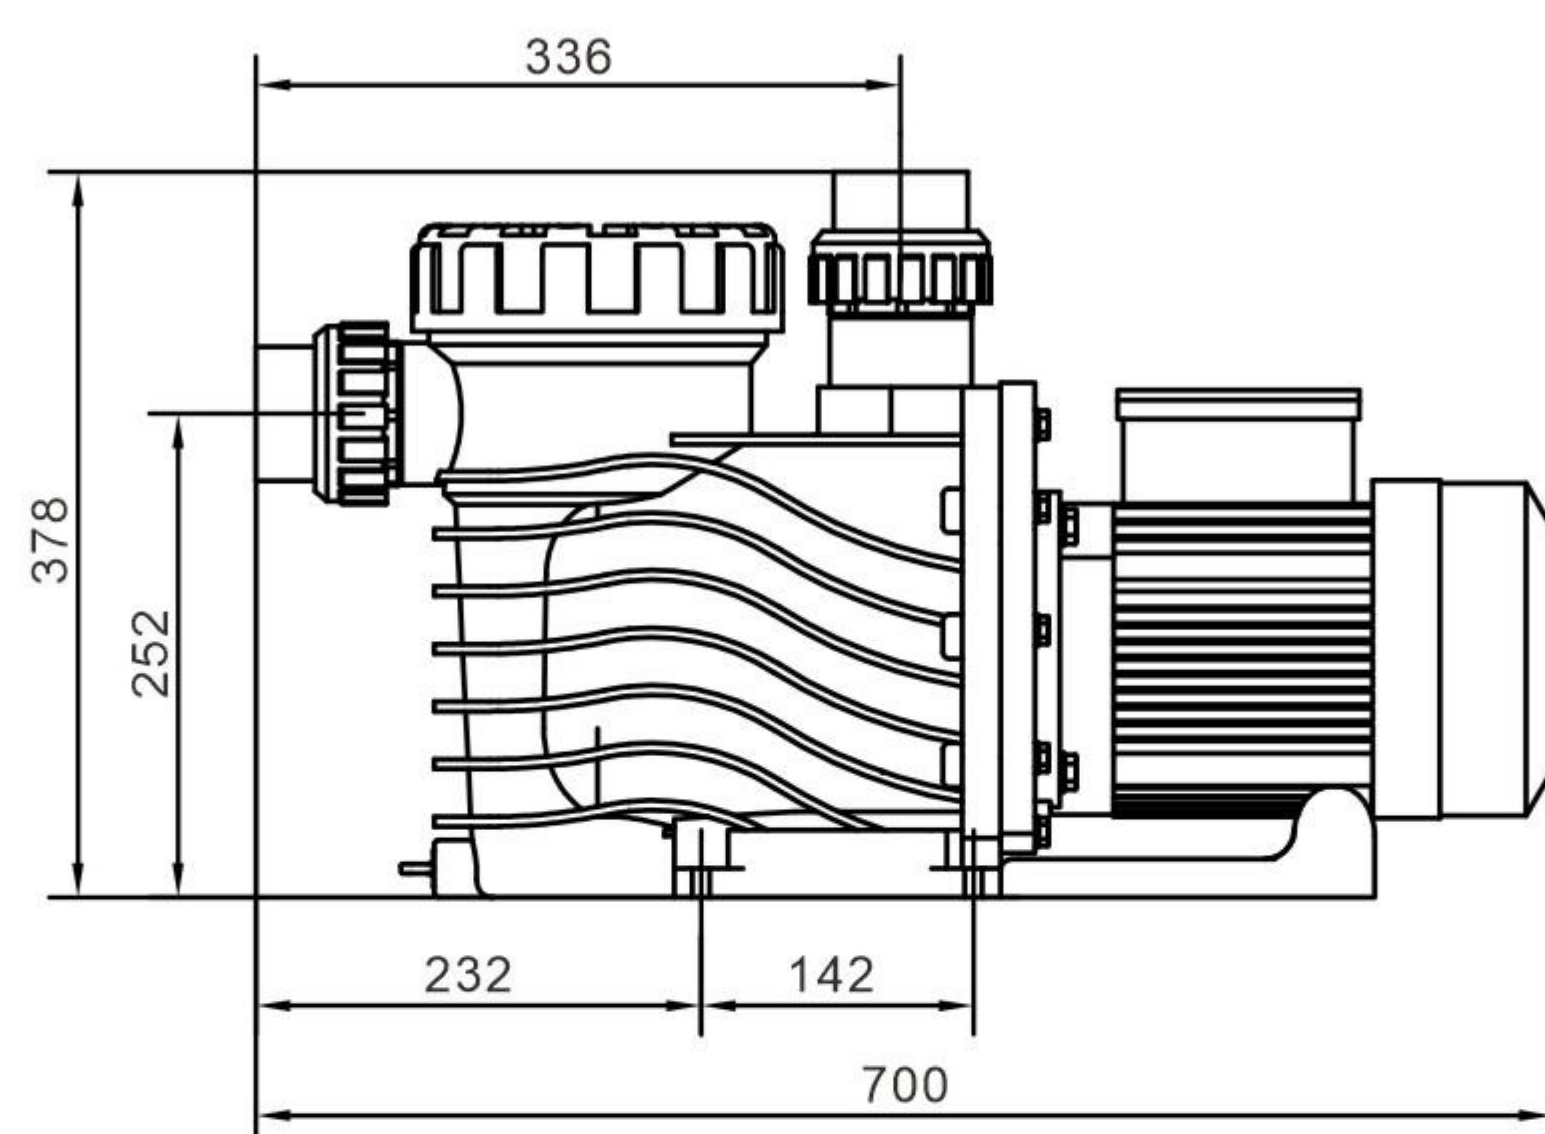

AQUA

AK PROFESSIONAL SWIMMING POOL PUMP

- IP55 waterproof standard.
- Big flow rate.
- Low noise.
- Maximum working pressure up to 6kg/cm².
- 316 stainless steel shaft.
- Graphite/ceramic mechanical seal.

Specification and size:

Model	Voltage	Connection Size	Output Power	Weight	Length	Width	Height
	(V)		(kW)	(kg)	(mm)	(mm)	(mm)
AK-150	220	DN50	1.1	20.8	700	221	378
AK-200	220/380	DN50	1.5	22.0	700	221	378
AK-300	220/380	DN50	2.2	24.0	700	221	378
AK-350	220/380	DN50	2.6	25.0	700	221	378