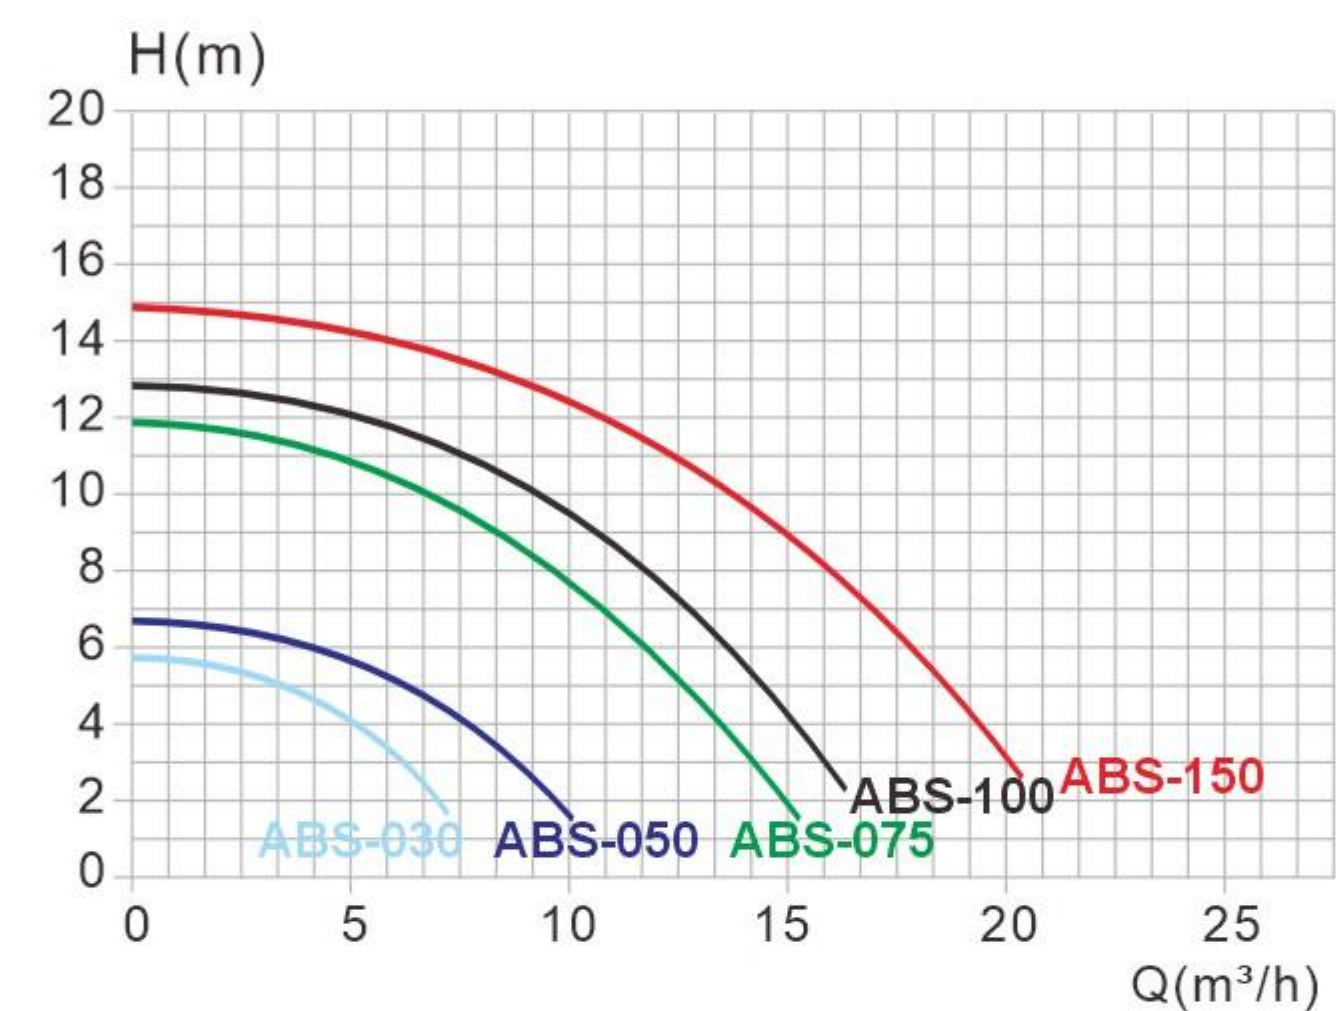

## ABS PROFESSIONAL SWIMMING POOL PUMP

★ Customizable for aquarium circulation pump.

Suitable for various types of swimming pools and hot springs up to 70°C.  
Max working pressure 6kg/cm<sup>2</sup>.

### Specification and size:

Model	Voltage	Power		Connection Size	Hmax	Qmax	Length	Width	Height	Weight
	(V)	(kW)	(HP)		(m)	(m³/h)	(mm)	(mm)	(mm)	(kg)
<b>ABS-030</b>	220	0.25	0.3	DN40	6	7	500	168	245	9
<b>ABS-050</b>	220	0.37	0.5	DN40	7	10	500	168	245	9
<b>ABS-075</b>	220	0.55	0.75	DN40	12	15	500	168	245	11
<b>ABS-100</b>	220	0.75	1	DN40	13	16	500	168	245	11
<b>ABS-150</b>	220	1.1	1.5	DN40	15	20	500	168	245	15