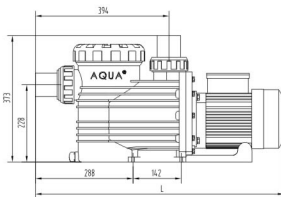

AB 系列水泵
SERIES PUMP

AQUA®

爱克

The quality come from life

品质源自于生活

AB 系列水泵 SERIES PUMP

- IP55 waterproof standard.
- Big flow rate.
- Ultra-quiet.
- Maximum working pressure up to 5kg/cm^2 .
- 316 stainless steel shaft.
- Graphite/ceramic mechanical seal.
- Suitable for maximum hot water temperature up to 60°C .

- IP55防水标准;
- 流量大;
- 超静音;
- 承压能力强, 可达到 5kg/cm^2 ;
- 316不锈钢机轴;
- 石墨/陶瓷机械密封;
- 最高适用于 60°C 温泉。

Specification and size:

技术参数及产品尺寸

Model 产品型号	Power 功率	Voltage/frequency 电压/频率	Connection Size 接管尺寸	Rotational Speed 转速	L 总长
AB 400	3.0KW	380V/50Hz	2.5"	2850	750mm
AB 500	3.8KW	380V/50Hz	2.5"	2850	750mm
AB 550	4.0KW	380V/50Hz	2.5"/3"	2850	770mm
AB 750	5.5KW	380V/50Hz	2.5"/3"	2850	780mm