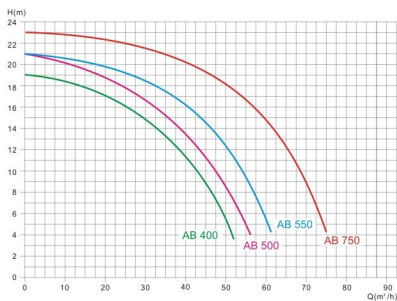

AB 系列水泵
SERIES PUMP

AQUA®

爱克

The quality come from life

品质源自于生活

AB 系列水泵 SERIES PUMP

- IP55 waterproof standard.
- Big flow rate.
- Ultra-quiet.
- Maximum working pressure up to 5kg/cm^2 .
- 316 stainless steel shaft.
- Graphite/ceramic mechanical seal.
- Suitable for maximum hot water temperature up to 60°C .

- IP55防水标准;
- 流量大;
- 超静音;
- 承压能力强, 可达到 5kg/cm^2 ;
- 316不锈钢机轴;
- 石墨/陶瓷机械密封;
- 最高适用于 60°C 温泉。

Specification and size:

技术参数及产品尺寸

Model 产品型号	Power 功率	Voltage/frequency 电压/频率	Connection Size 接管尺寸	Rotational Speed 转速	L 总长
AB 400	3.0KW	380V/50Hz	2.5"	2850	750mm
AB 500	3.8KW	380V/50Hz	2.5"	2850	750mm
AB 550	4.0KW	380V/50Hz	2.5"/3"	2850	770mm
AB 750	5.5KW	380V/50Hz	2.5"/3"	2850	780mm